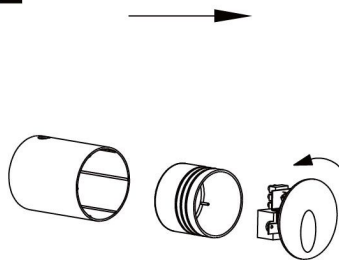

# Azzardo®

L I G H T I N G

Product Name: SARONA

Model: AZ2183

1

OFF/AUS

2

3